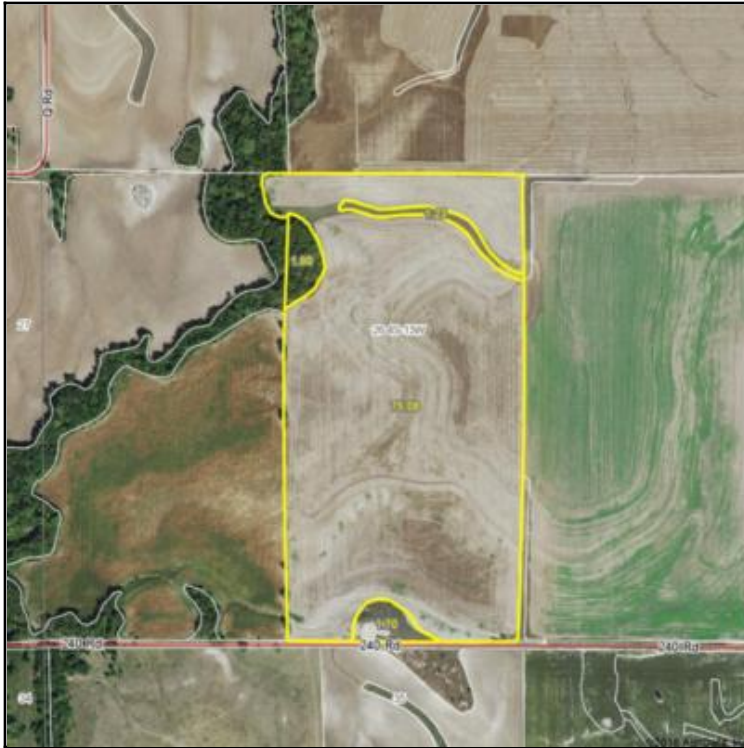

80 acres in Smith County

Wildlife Properties Land Company LLC | (785) 695-2999 | nick@mywildlifeproperty.com

Property Address

240 Road
Smith Center, Kansas 66967

Property Highlights

- Price: \$198,500.00
- Acres: 80.00
- County: Smith
- State: Kansas
- Closest City: Smith Center
- Property Type: Farms, Hunting Land

Property Description

80 +/- Acres located in Smith County, Kansas.

Banner Township farm land for sale in Smith County, Kansas.

Smith County, KS Farm Overview:

80 +/- Acres (75.08 +/- Acres currently in production)
Predominantly Class II & III Soil (Harney Silt & Harney Mento Complex)
Current farm tenant would be willing to continue farming
Legal Description: E2 of SW4 (26-4-13) Banner Township

1.25 miles east of US Hwy 281 on 240 Road
6 miles south of Smith Center, KS
240 Road is the south boundary of the property

Driving Directions

6 miles south of Smith Center, KS 240 Road is the south boundary
1.25 miles east of US Hwy 281 on 240 road